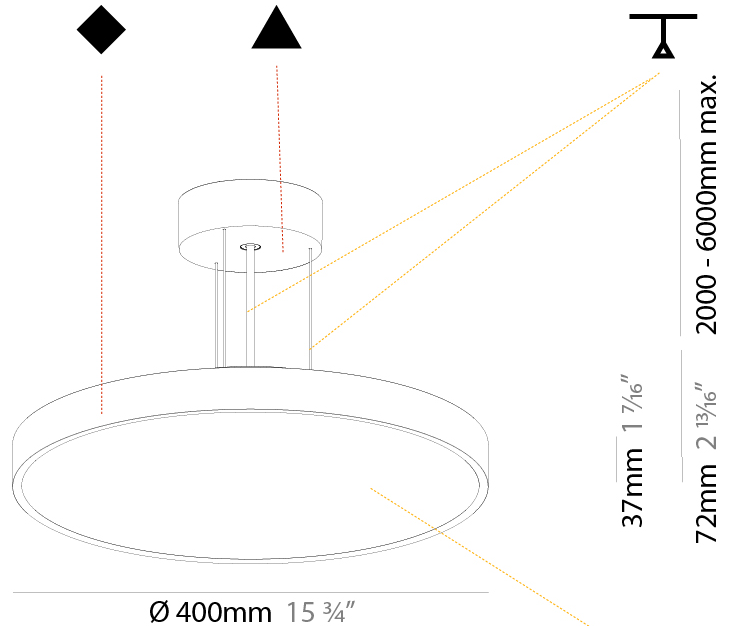

GENERAL

Series: Sign Diva
Subseries: Sign Diva
Brand: Prolicht
Division: Architectural
Mounting Type: Suspension
Mounting Location: Ceiling
Subcategory: Pendant

PHYSICAL

Shape: Round
Diameter (mm): 400
Diameter (in): 15 3/4
Height (mm): 72
Height (in): 2 13/16
Max. Overall Height (mm): 2072
Max. Overall Height (in): 81 9/16
Light Distribution: Direct
Weight (kg): 2.972
Weight (lbs): 6.55
Diffuser: PMMA - Opal / Micro-Prism / Sparkling Secret / Vintage Industrial with Shine Ring
Fixture Finish: SSR / BKV / CWI / CRY / HAB / UFT / ITA / RUA / FTG / MYG / LOD / PUS / FRO / FUP / KIA / POP / BLS / SPG / MEY / GOH / GUM / CHC / COM / ABZ / JAG / OBR / MOS / ROR
Fixture Material: Extruded Aluminum / Steel
Cable Details: 2000mm or 6000mm Transparent Cable

ELECTRICAL

Lamp Type: LED (Zhaga Standard)
Input Wattage (W): 19.8
Total Output Wattage (W): 16
Dimming: Tri-Mode (Non-Dimming and Phase Dimming (120Vac only) and 0-10V Dimming)
Driver Included: Yes
Driver Location: Integrated
Driver Type: Constant Current - Universal
Driver Class: Class 2
Input Voltage (V): 120 - 277
Constant Current (MA): 500

LED

Color Temperature (°K): 2700 / 3000 / 3500 / 4000
Max. Delivered Lumen (lm): 1160 / 1733 / 1741 / 1776
CRI: >90 CRI
Lamp Life (hrs): 50000

OPTICAL

RATINGS AND CERTIFICATIONS

Certified By: Certified for North American Standards
IP rating: IP20

A